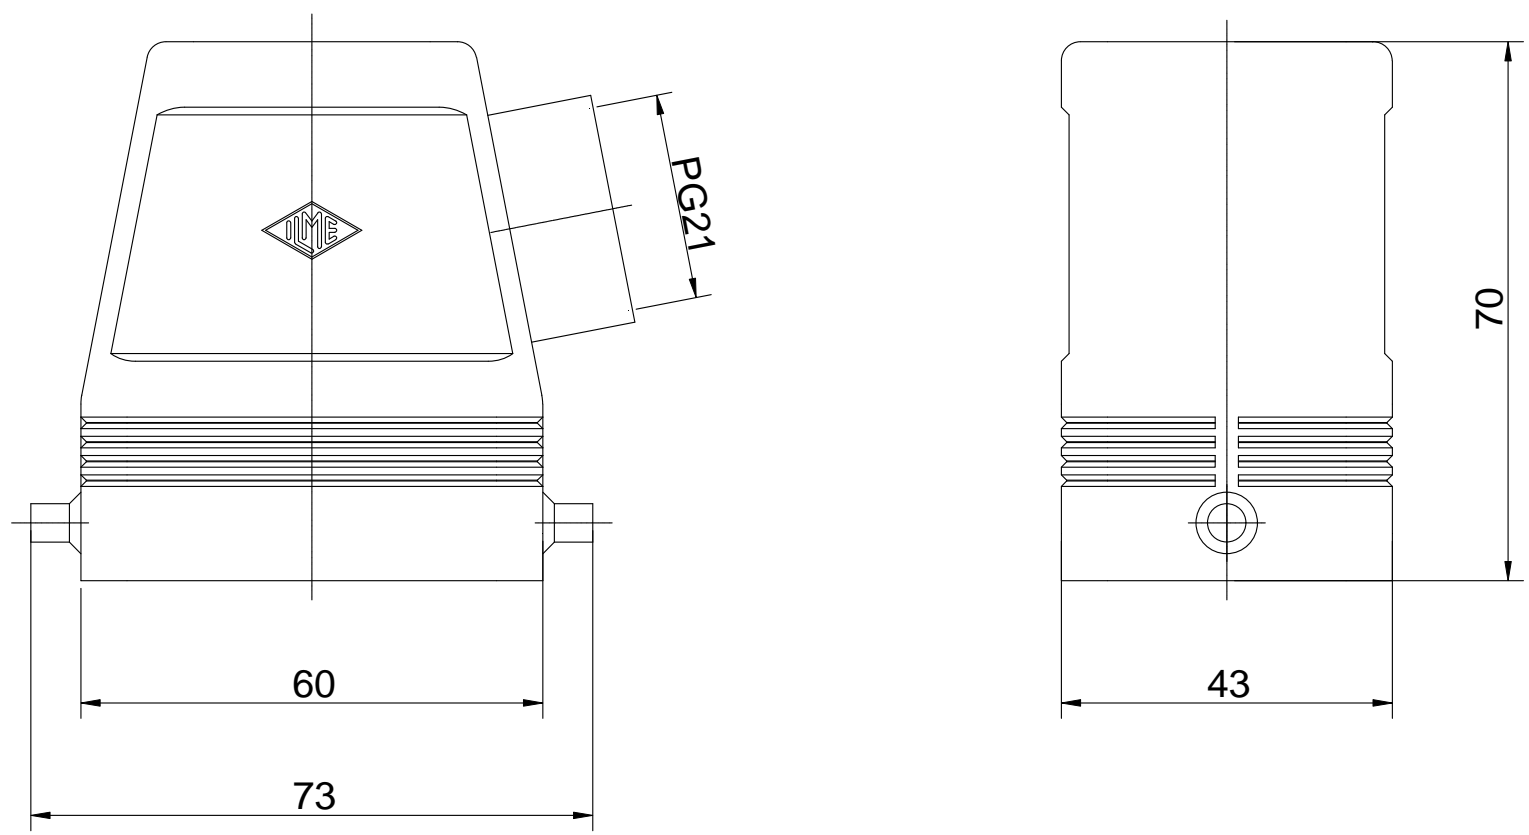

Diritti riservati All rights reserved

Date 14.12.2006	CAOW 06 L21		Scale
Sign.	hood side entry PG21 AA		1:1
			